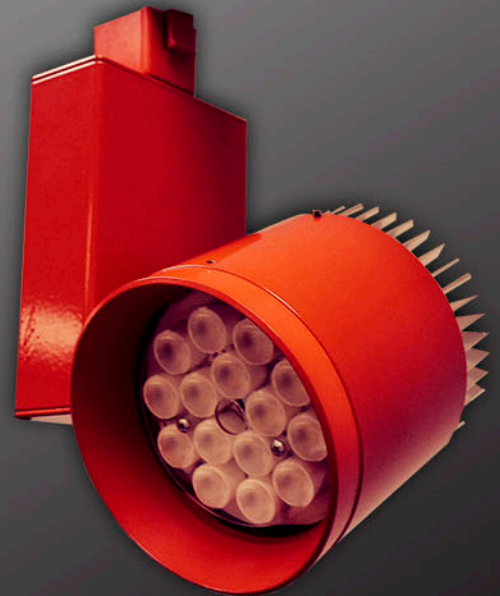

LUX

COLOR OPTIONS

Black

White

Silver

Custom Colors