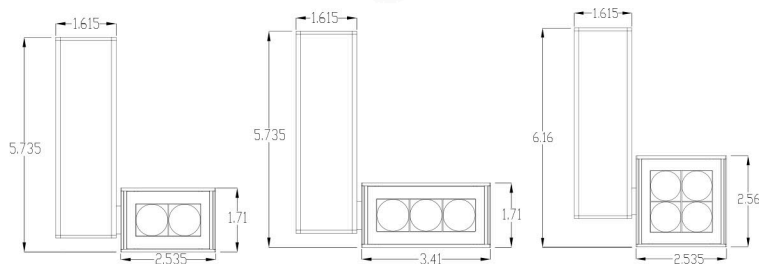

Kubeluxx® TRACK SERIES

10yr
Warranty